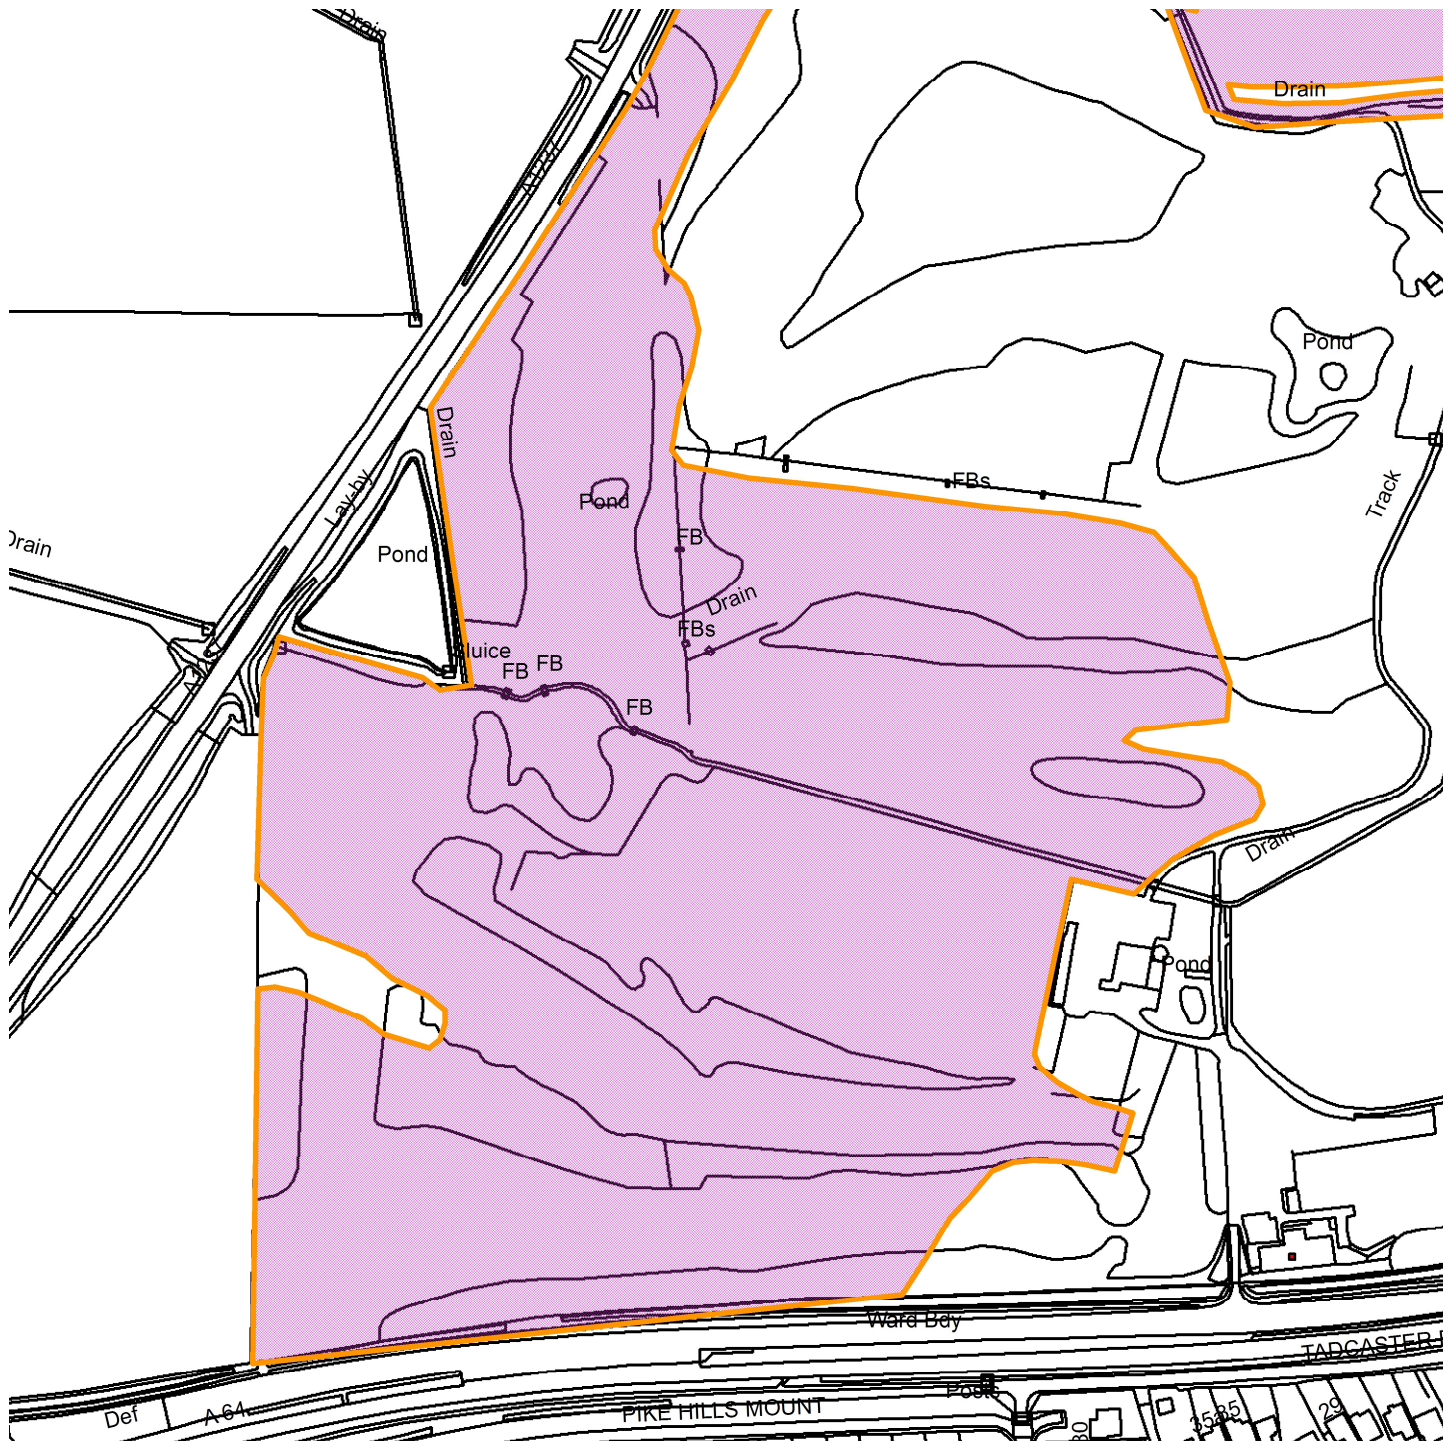

Pikehills Golf Club, Tadcaster Road, Copmanthorpe

22/01074/FULM

Scale : 1:3247

Reproduced from the Ordnance Survey map with the permission of the Controller of Her Majesty's Stationery Office © Crown Copyright 2000.

Unauthorised reproduction infringes Crown Copyright and may lead to prosecution or civil proceedings.

Organisation	City of York Council
Department	Directorate of Place
Comments	Site Location Plan
Date	26 September 2023
SLA Number	Not Set